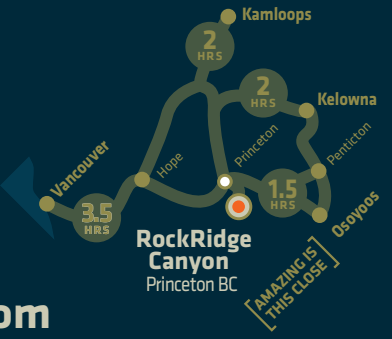

#rockridgecanyon

ROCKRIDGE CANYON.

**YOUR EVENT.
OUR PLAYGROUND.**

Hosting groups
**from 30-500,
1- 6 day stays**

Uniquely affordable
All-inclusive plans

Guest Services (250) 870-9030
rockridgecanyon.com

RockRidge Canyon
Princeton BC
[AMAZING IS THIS CLOSE]